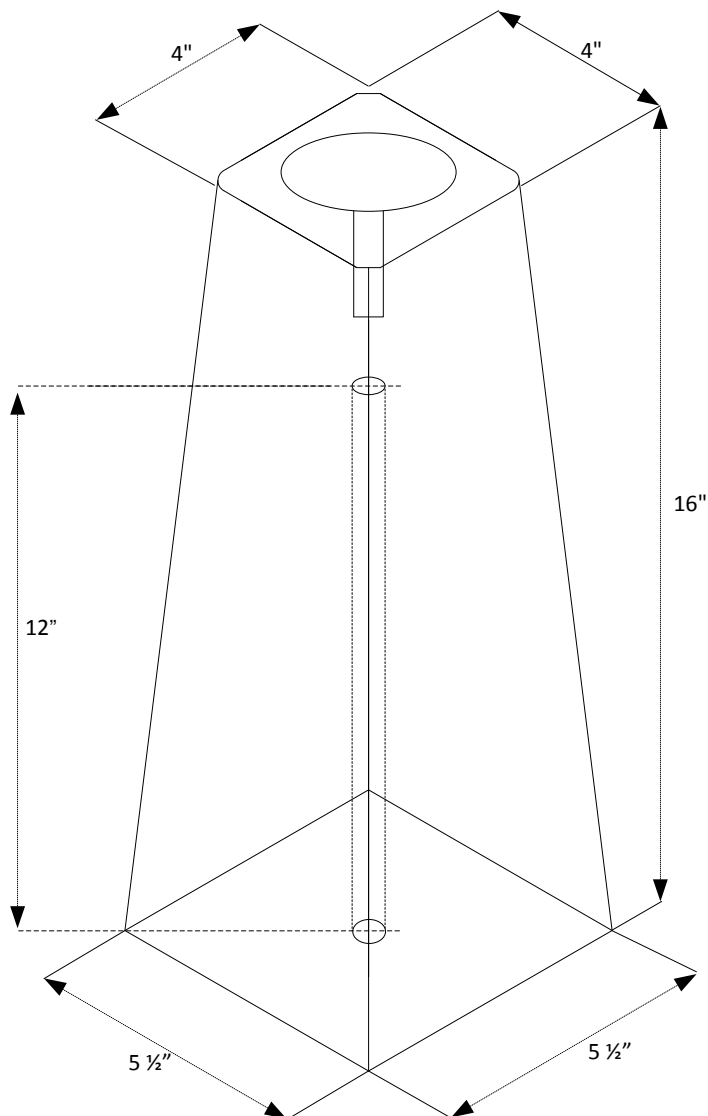

Pyramid Monument

Item Details

- 3 inch and 2.75 inch brass disc may be installed for location marking
- #5 rebar within monument for magnetic location
- Magnetic material 12 inches long placed vertically beneath brass disc

Note: drawings not to scale